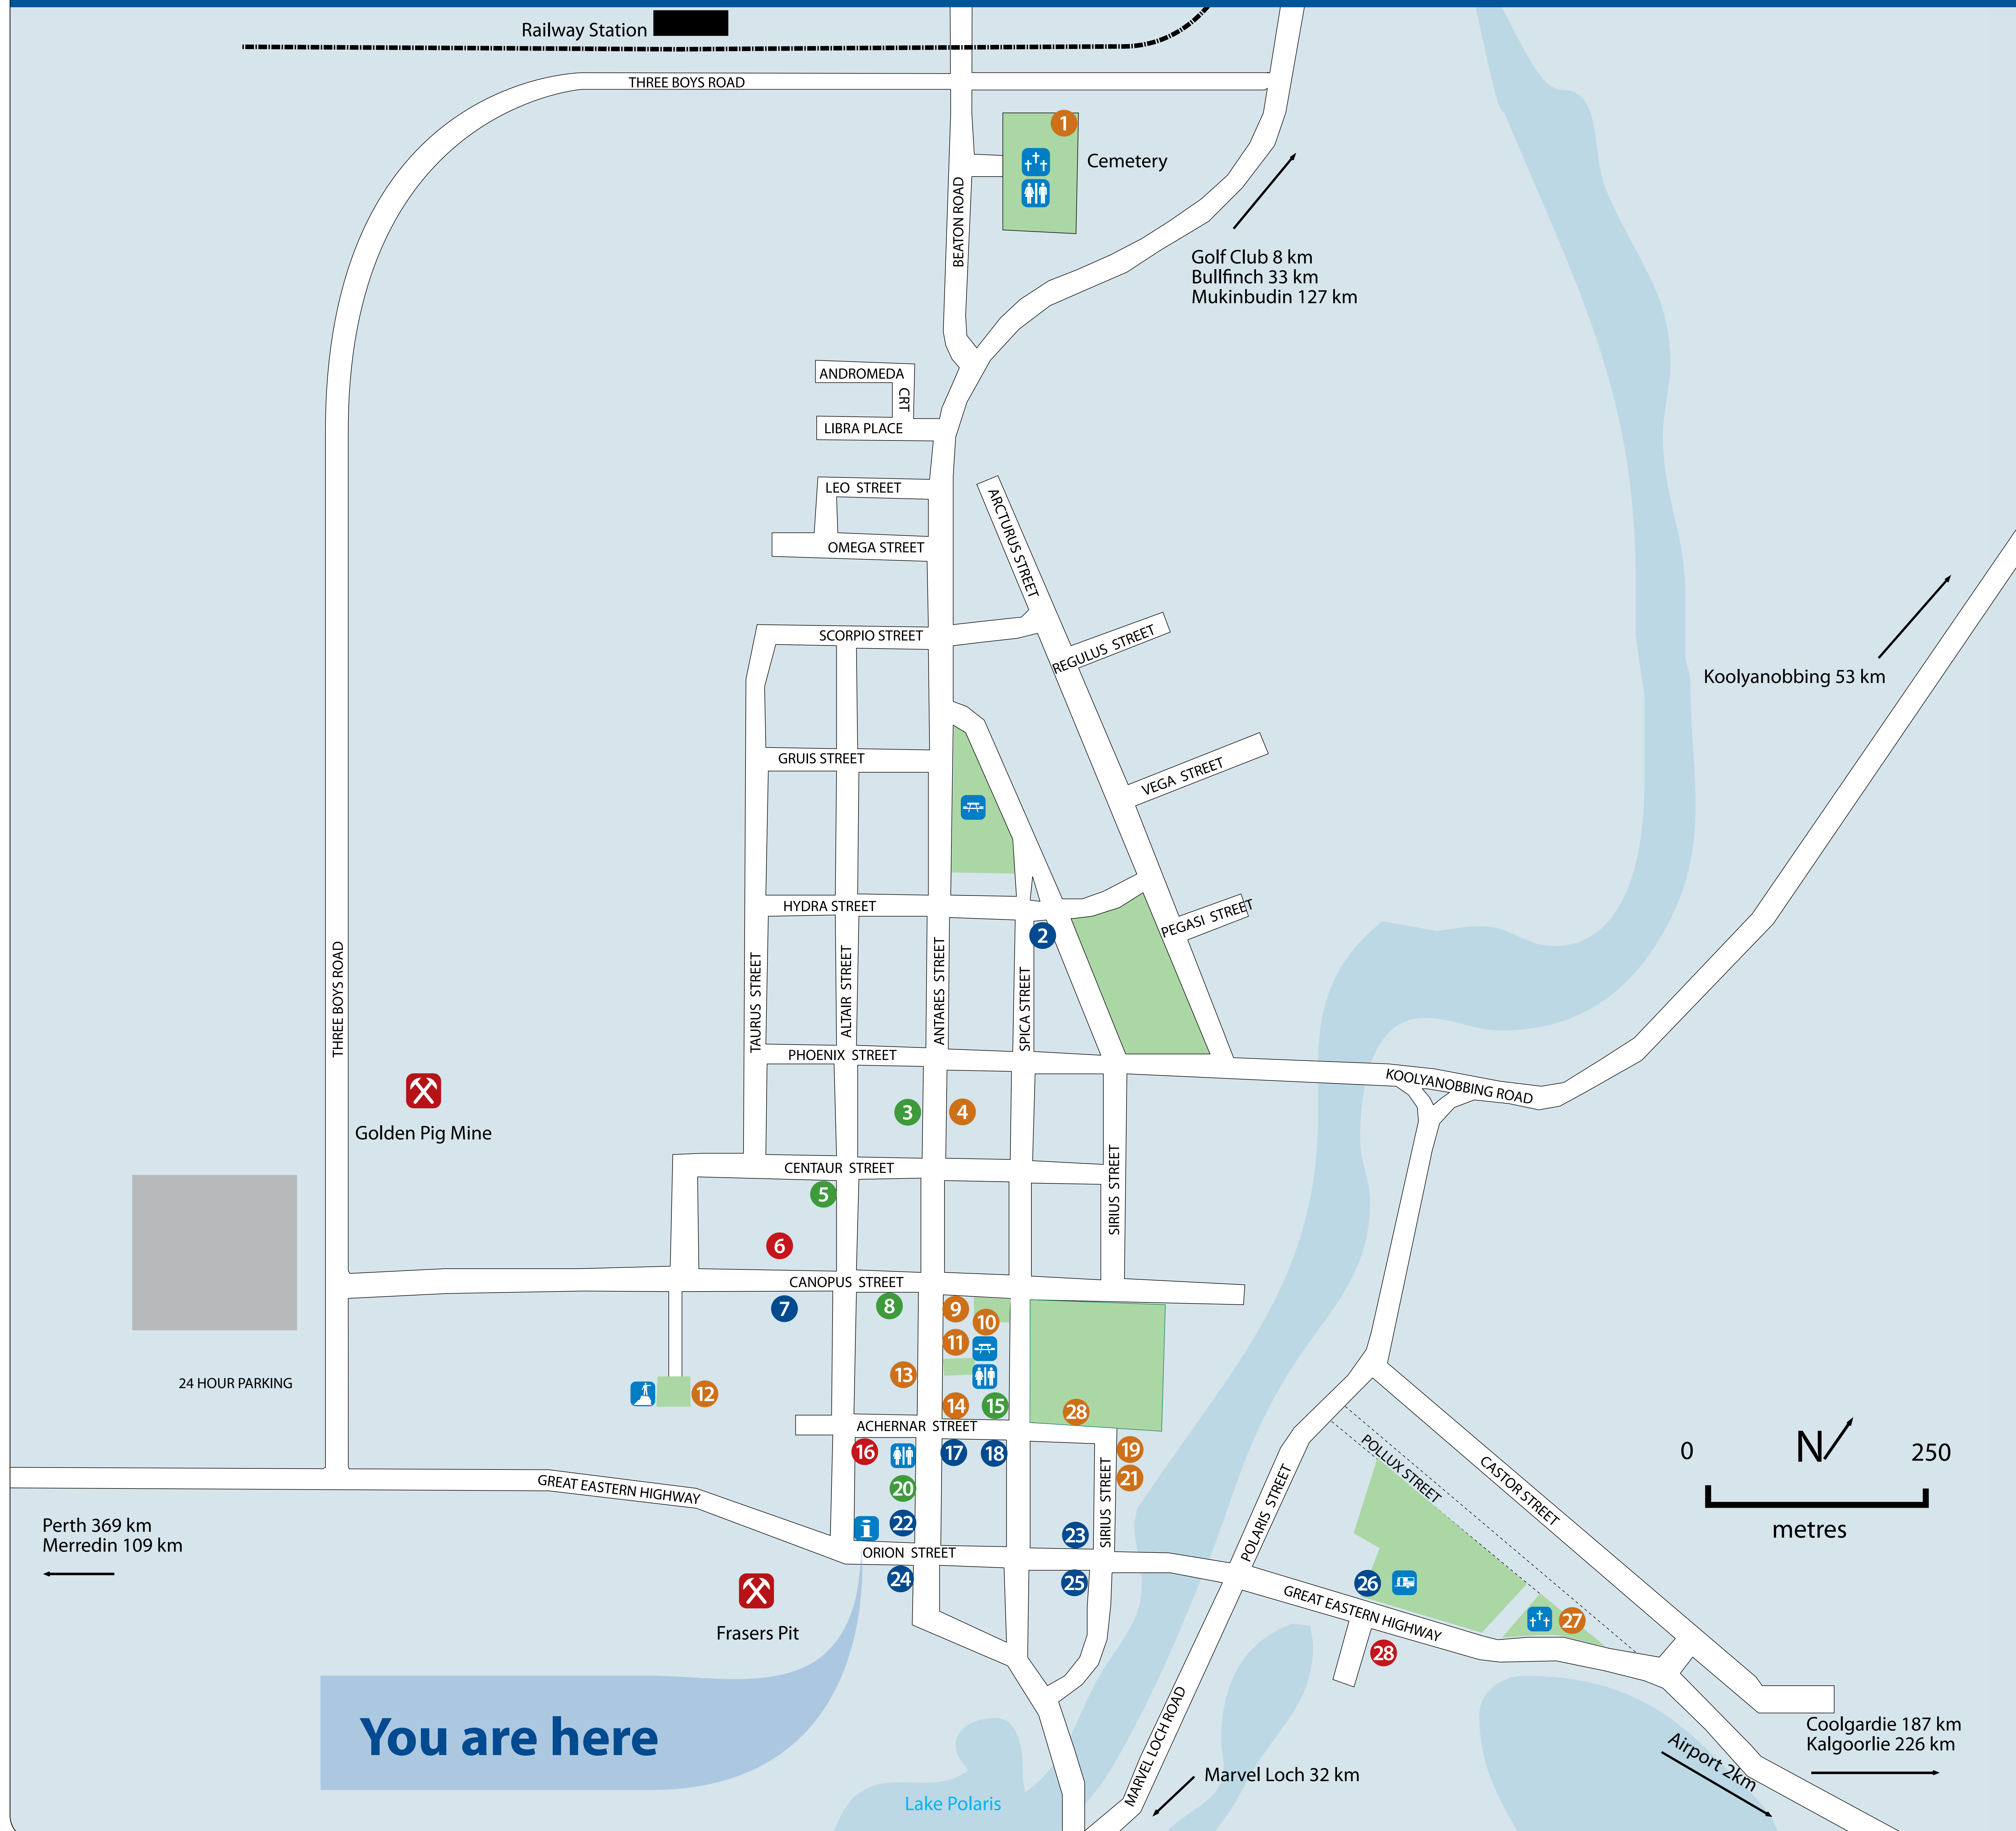

# Southern Cross

## Map Key

### Accommodation / Meals

<b>2</b>	Railway Tavern	9049 1030
<b>7</b>	Southern Cross Motel	9049 1144
<b>17</b>	Club Hotel	9049 1202
<b>18</b>	Southern Cross Accommodation	9049 1416
<b>22</b>	Southern Cross Coffee Lounge	9049 1434
<b>23</b>	BP Roadhouse and Service Station	9049 1162
<b>24</b>	Palace Hotel	9049 1555
<b>25</b>	Dunnings Roadhouse and Service Station	9049 1168
<b>26</b>	Southern Cross Caravan Park	9049 1212

### Tourism / Heritage

<b>1</b>	Southern Cross Cemetery
<b>4</b>	War Memorial
<b>9</b>	Swimming Pool
<b>10</b>	Free Wifi area
<b>11</b>	Rotary Park
<b>12</b>	Wimmera Hill Pioneer Monument
<b>13</b>	Yilgarn History Museum
<b>14</b>	Shire of Yilgarn Tourist Information Centre / Shire Office
<b>19</b>	Dog Park
<b>21</b>	RV Dump Point
<b>27</b>	Historic Cemetery site
<b>28</b>	Outdoor Gym